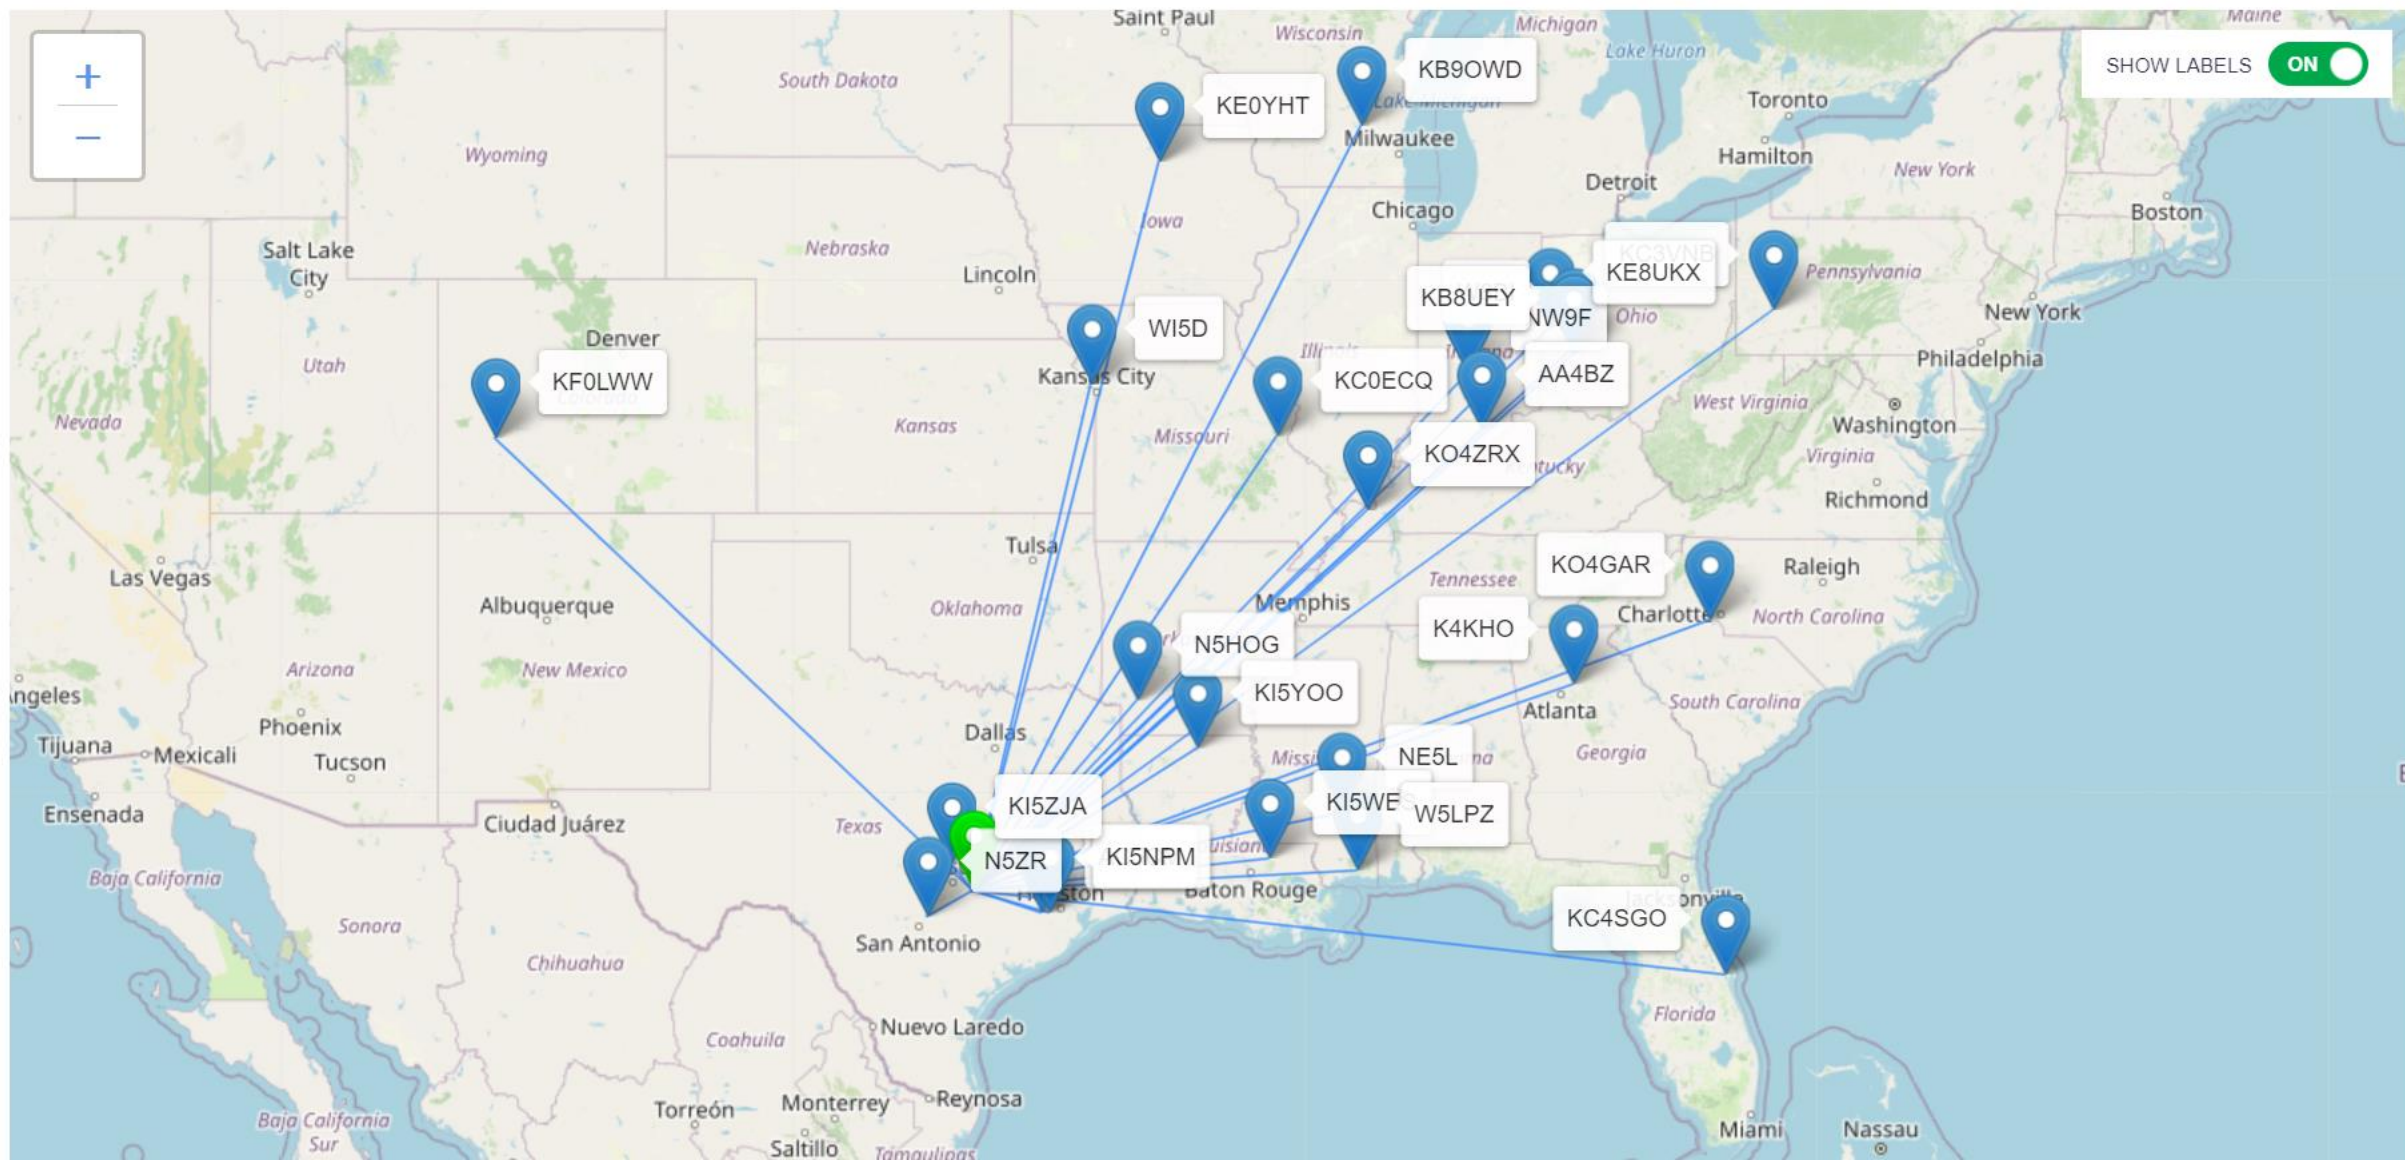

W7MKE @ US-3262 1:49 PM

📶 14.240 Mhz (SSB) 📍 US-WA

📍 Saltwater State Park

👤 W4SV

💬 No Comments

[📄 Copy](#) 26 minutes ago

KA4PJZ @ US-0025 1:54 PM

📶 14.335 Mhz (SSB) 📍 US-AL

📍 Fort Morgan National Historic Site

👤 KA4PJZ

💬 No Comments

NT5AT @ US-4423 1:55 PM

📶 14.340 Mhz (SSB) 📍 US-TX

📍 Spring Creek Forest State Preserve

👤 K6ABR

💬 No Comments

N9FZ @ US-2189 1:59 PM

📶 14.050 Mhz (CW) 📍 US-GA

📍 Little Ocmulgee State Park

👤 KOLAF

💬 559 swmo

Entries **24**

QSO Map

POTA Spots