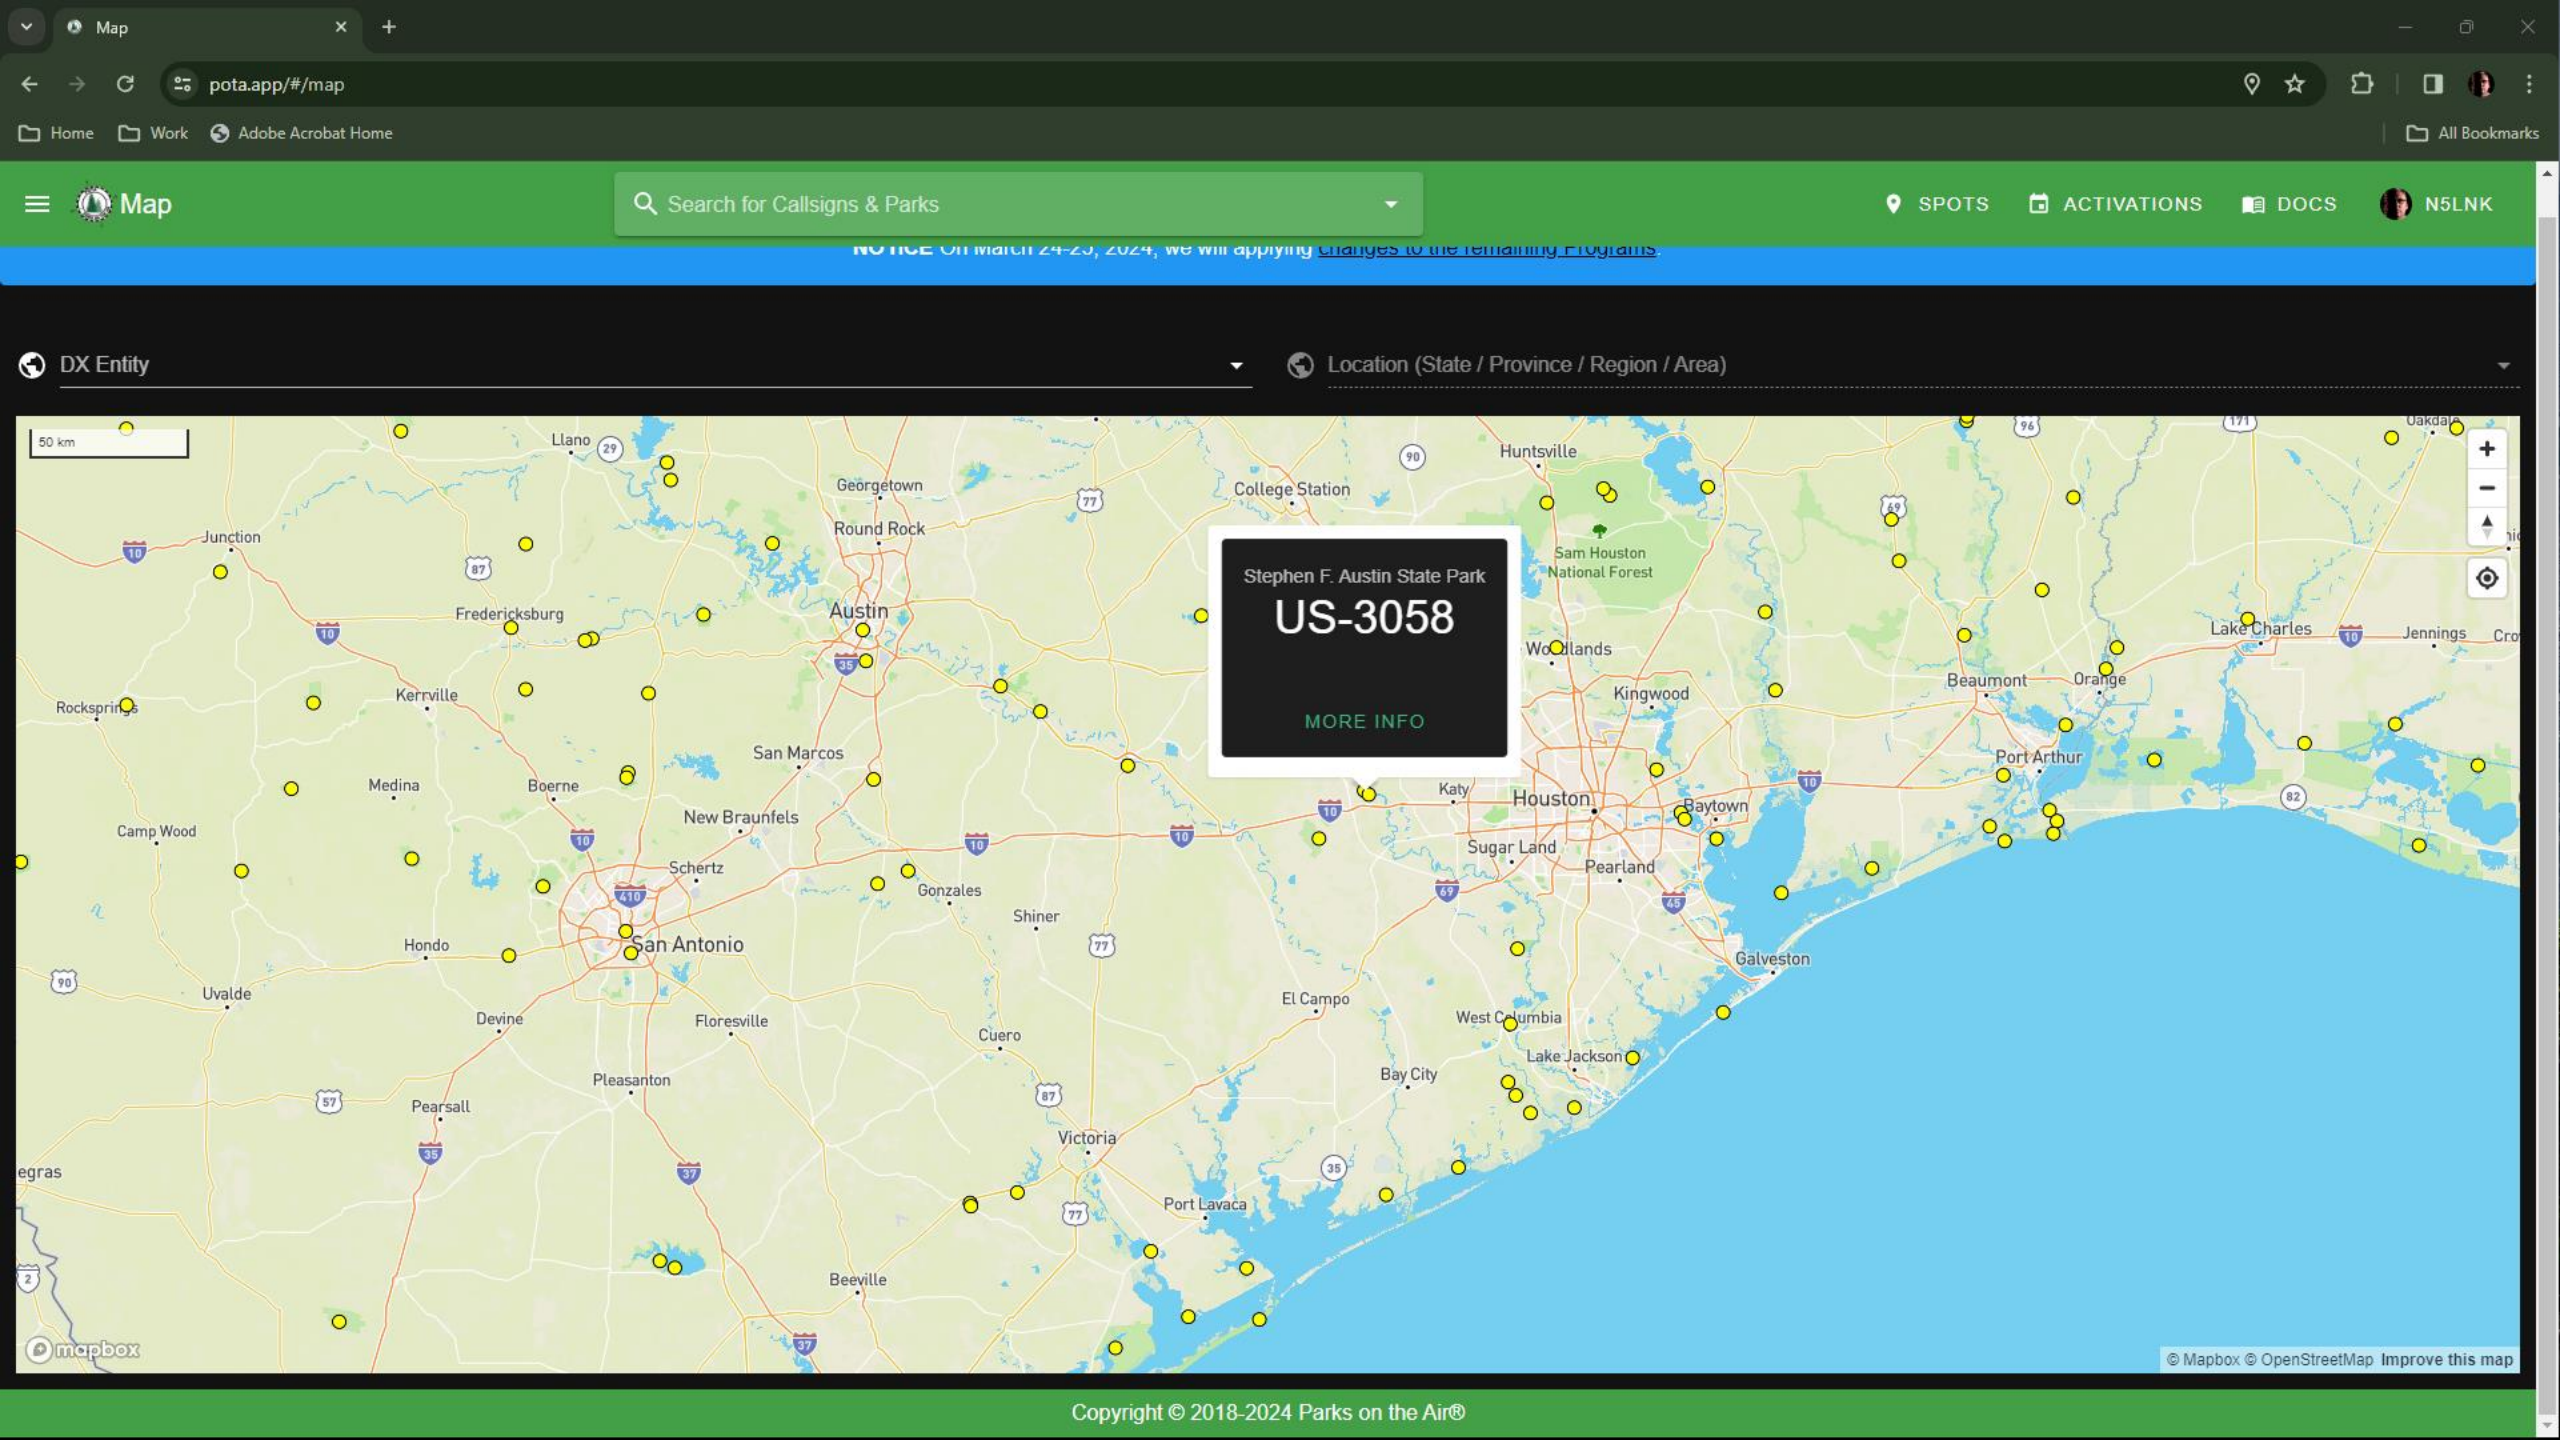

Search for Callsigns & Parks

SPOTS ACTIVATIONS DOCS N5LNK

NOTICE: On March 24-25, 2024, we will applying changes to the remaining Programs.

DX Entity Location (State / Province / Region / Area)

Stephen F. Austin State Park
US-3058
MORE INFO

50 km

mapbox

© Mapbox © OpenStreetMap Improve this map

Copyright © 2018-2024 Parks on the Air®