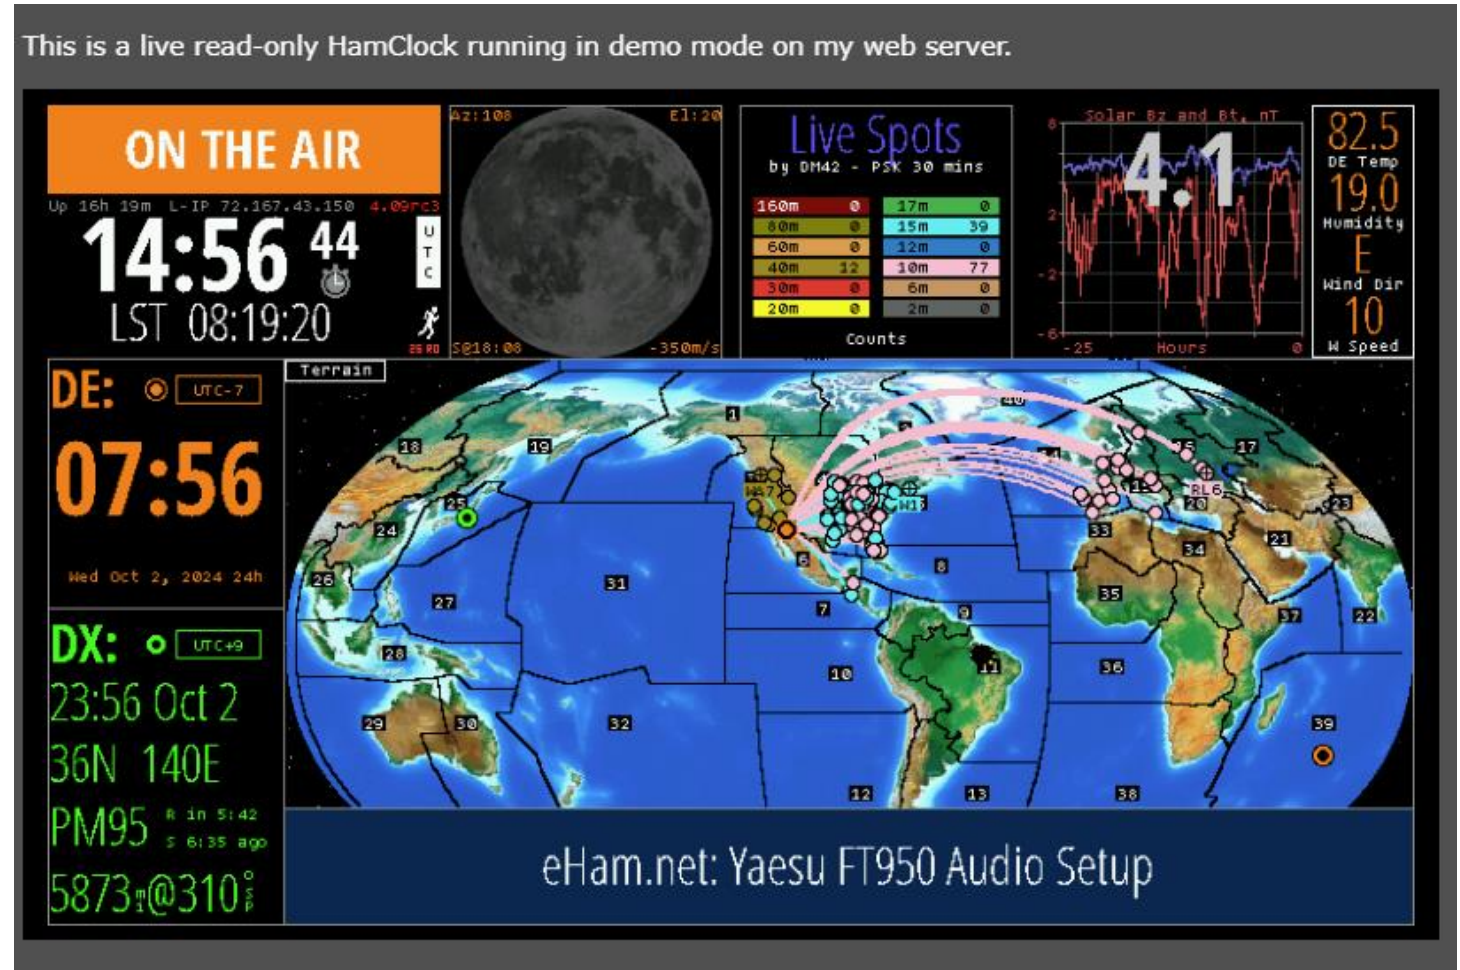

What is HamClock?

- A multi featured application providing real-time information to ham radio enthusiasts
- Developed by WB00EW, Elwood Downey
- [2017 QST Article](#)
- Compatible with Raspberry Pi, macOS, Ubuntu, FreeBSD, Windows WSL or most X11 Windows systems, Android
- Actively maintained and updated

[WB00EW's HamClock Page](#)